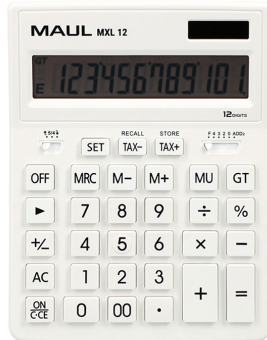

## Desktop Calculator "MXL 12", 12-Digits

Bar code: 4002390091336  
Item number: ML 7267002

- 12-digit display
- dual power supply (solar and battery)
- automatic shutdown
- dimensions: 205x155x35mm
- battery replacement: LR1130

### Basic information

Item number	ML 7267002
Bar code	4002390091336
Product name	Desktop Calculator "MXL 12", 12-Digits
Category	Calculators
Measurement unit	pcs

### Dimensions

Length	20.5 cm
Width	15.5 cm
Height	3.5 cm
Weight	0.202 kg