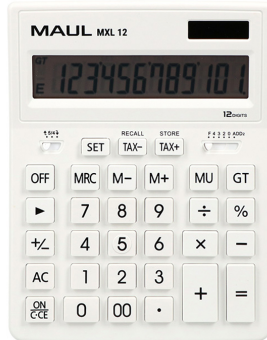

Desktop Calculator "MXL 12", 12-Digits

Bar code: 4002390091336
Item number: ML 7267002

- 12-digit display
- dual power supply (solar and battery)
- automatic shutdown
- dimensions: 205x155x35mm
- battery replacement: LR1130

SPECIFICATION

Basic information

Item number	ML 7267002
Bar code	4002390091336
Product name	Desktop Calculator "MXL 12", 12-Digits
Category	Calculators
Measurement unit	pcs

Dimensions

Length	20.5 cm
Width	15.5 cm
Height	3.5 cm
Weight	0.202 kg