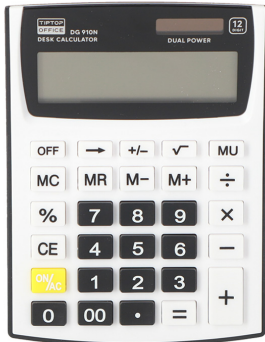

Desktop Calculator "DG-910N", 12-Digits

Bar code: 3871284096358

Item number: TTO 409635

- scientific calculator with large 12-digit display
- dual power supply (solar and batteries)
- model: DG-910N

SPECIFICATION

Basic information

Item number	TTO 409635
Bar code	3871284096358
Product name	Desktop Calculator "DG-910N", 12-Digits
Category	Calculators
Brand	Tip Top Office
Color	Black
Measurement unit	pcs

Dimensions