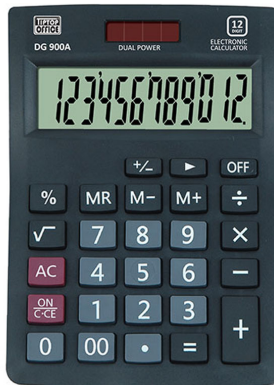

Desktop Calculator "DG-900A", 12-Digits

Bar code: 3871284059339

Item number: TTO 405933

- desktop calculator with large 12 digit display
- dual power supply (solar and batteries)
- standard mathematical functions and angled display
- strong plastic housing
- double zero keys

SPECIFICATION

Basic information

Item number	TTO 405933
Bar code	3871284059339
Product name	Desktop Calculator "DG-900A", 12-Digits
Category	Calculators
Brand	Tip Top Office
Color	Black
Measurement unit	pcs

Dimensions

Length	14.5 cm
Width	2.6 cm
Height	10.1 cm
Weight	0.099 kg

Logistics information

Sales unit	1
Basic Package	1
Inner pack	48
Transport box	96