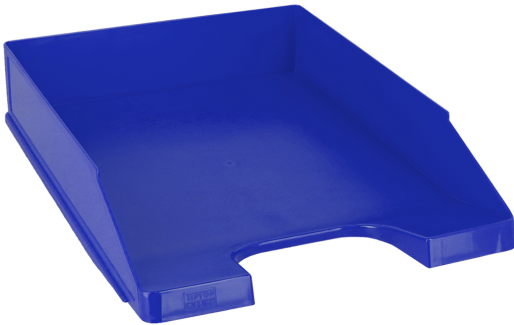

Desktop Letter Tray, PP A4

Bar code: 3871284090219
Item number: TTO 409021

- made of durable polystyrene
- characterized by a remarkable durability and robustness
- space for placing labels
- trays can be combined vertically or as a cascade
- outer dimensions: 255x65x345mm
- inner dimensions: 244x43x325mm

SPECIFICATION

Basic information

Item number	TTO 409021
Bar code	3871284090219
Product name	Desktop Letter Tray, PP A4
Category	Desktop Letter Trays
Brand	Tip Top Office
Color	Blue
Measurement unit	pcs

Dimensions