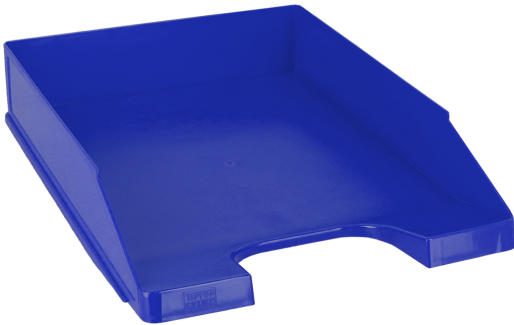

Desktop Letter Tray, PP A4

Bar code: 3871284090219

Item number: TTO 409021

- made of durable polystyrene
- characterized by a remarkable durability and robustness
- space for placing labels
- trays can be combined vertically or as a cascade
- outer dimensions: 255x65x345mm
- inner dimensions: 244x43x325mm

SPECIFICATION

Basic information

Item number	TTO 409021
Bar code	3871284090219
Product name	Desktop Letter Tray, PP A4
Category	Desktop Letter Trays
Brand	Tip Top Office
Color	Blue
Measurement unit	pcs

Dimensions