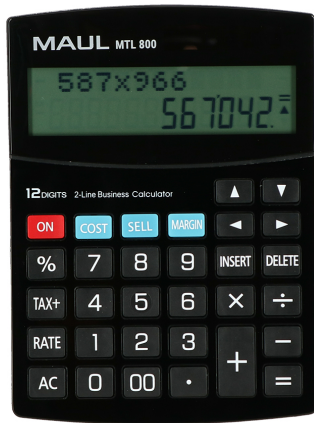

Desktop Calculator "MTL 800", 12-Digits

Bar code: 4002390085595
Item number: ML 7269290

- 12-digit display
- dual power supply (solar and battery)
- automatic shutdown
- dimensions: 190x140x30 mm
- battery replacement: LR1130

SPECIFICATION

Basic information

Item number	ML 7269290
Bar code	4002390085595
Product name	Desktop Calculator "MTL 800", 12-Digits
Category	Calculators
Measurement unit	pcs

Dimensions

Length	19 cm
Width	14 cm
Height	3 cm
Weight	0.196 kg