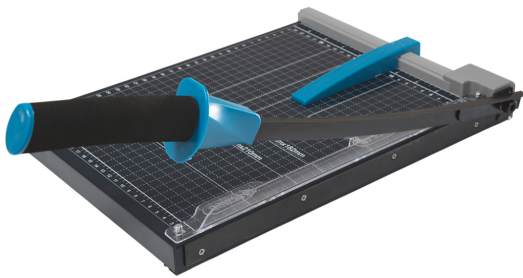

## Papir cutter A4 GM, Max-12 Sheets

Bar code: 4015468125611

Item number: GE 12561

- With this lever cutting machine, cutting paper, photos, craft boxes and foils is very precise and fast.
- A great tool at work, at home or at school.
- Centimeter scales
- Metal work surface
- Up to DIN A4
- Transparent pressure rail
- Cutting capacity: 12 sheets of paper (80g/sqm)
- Dimensions: 29x37x7.5 cm

### Basic information

Item number	GE 12561
Bar code	4015468125611
Product name	Papir cutter A4 GM, Max-12 Sheets
Category	Paper cutters
Brand	Genie
Color	Black
Measurement unit	pcs

### Dimensions

Length	/ cm
Width	/ cm
Height	/ cm
Weight	1.6 kg